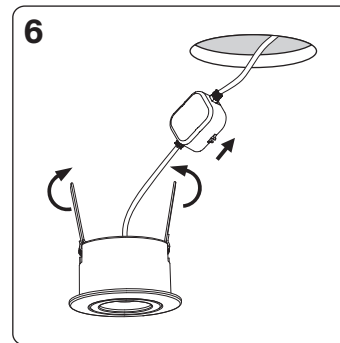

Low Profile Flexible G2 Ø55 mm with driver

This product contains a light source in energy efficiency class **F**

Find the updated manual on our website – nordtronic.com
With reservation for typing errors