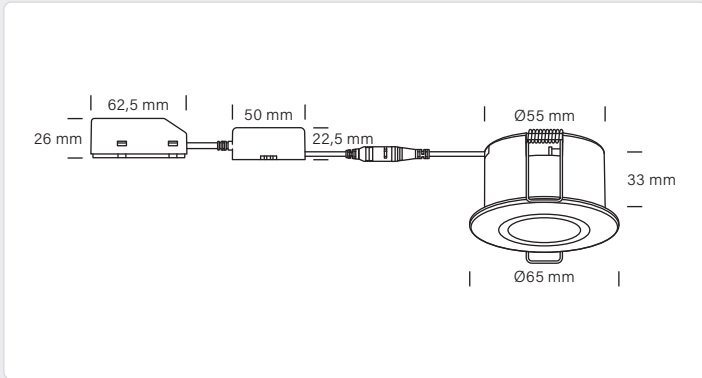

Low Profile Flexible G2 Ø55 mm with driver

This product contains a light source in energy efficiency class **F**

Find the updated manual on our website – nordtronic.com
With reservation for typing errors