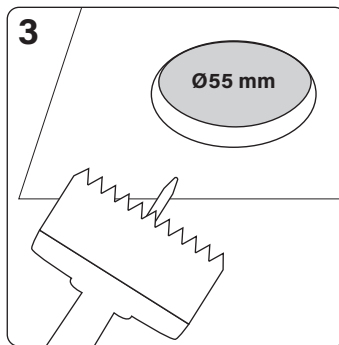

Low Profile Flexible G2 Ø55 mm with driver

This product contains a light source in energy efficiency class **F**

Find the updated manual on our website – nordtronic.com
With reservation for typing errors