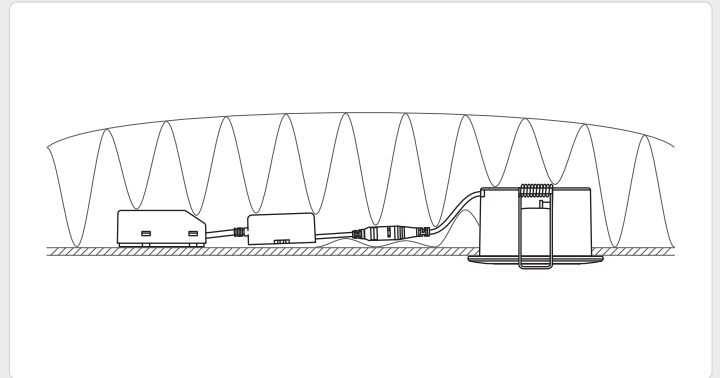

Low Profile Flexible G2 Ø55 mm with driver

This product contains a light source in energy efficiency class **F**

Find the updated manual on our website – nordtronic.com
With reservation for typing errors