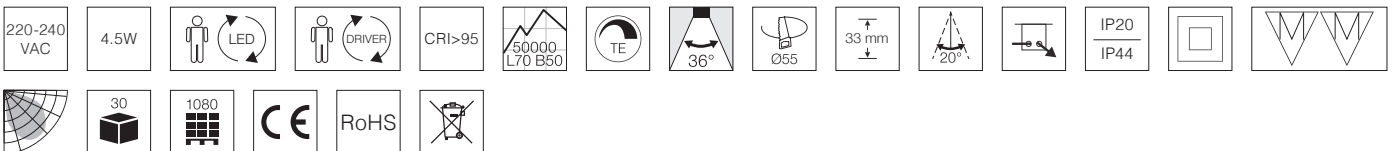

Low Profile Flexible G2 Ø55 mm with driver

This product contains a light source in energy efficiency class **F**

Find the updated manual on our website – nordtronic.com
With reservation for typing errors