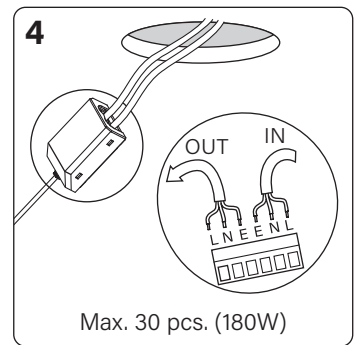

Low Profile Flexible G2 Ø55 mm with driver

This product contains a light source in energy efficiency class **F**

Find the updated manual on our website – nordtronic.com
With reservation for typing errors