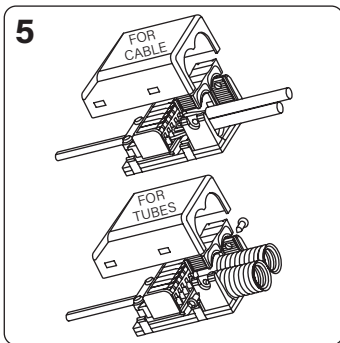

Low Profile Flexible G2 Ø55 mm with driver

This product contains a light source in energy efficiency class **F**

Find the updated manual on our website – nordtronic.com
With reservation for typing errors