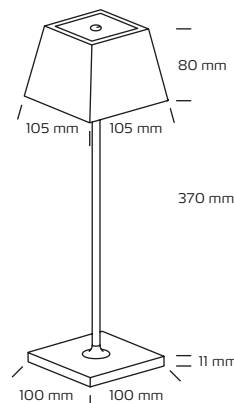

### Technical data

<b>Battery type</b>	Built-in rechargeable 2 x 2200mAh lithium battery
<b>System effect</b>	2.2W
<b>Light source</b>	LED
<b>Colour temperature</b>	3000 Kelvin
<b>Light intensity</b>	170 Lumen
<b>Colour rendering</b>	CRI>84
<b>Dimmable</b>	Yes
<b>SVM &lt;0.4</b>	4
<b>Beam angle</b>	46°
<b>Height</b>	370 mm
<b>Exterior dimensions</b>	105 x 105 mm
<b>Work time</b>	9 hours
<b>Charge time</b>	5-7 hours
<b>Charging cable</b>	USB / Micro USB, 1.2 m
<b>IP-class</b>	IP54
<b>Insulation class</b>	Class III
<b>Material</b>	Armature in die-cast aluminium, powder coated with pretreatment for outdoor use, clear polycarbonate, silicon rubber gasket
<b>Environment</b>	Indoors and outdoors
<b>Warranty</b>	2 years
<b>Approvals</b>	CE, TÜV

\*The drawing is not drawn to scale

Item no.	EAN no.	Colour
99111117	5704629000759	White
99111197	5704629000766	Black