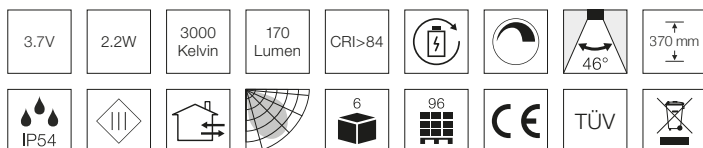

### Technical data

<b>Battery type</b>	Built-in rechargeable 2 x 2200mAh lithium battery
<b>System effect</b>	2.2W
<b>Light source</b>	LED
<b>Colour temperature</b>	3000 Kelvin
<b>Light intensity</b>	170 Lumen
<b>Colour rendering</b>	CRI>84
<b>Dimmable</b>	Yes
<b>SVM &lt;0.4</b>	4
<b>Beam angle</b>	46°
<b>Height</b>	370 mm
<b>Exterior dimensions</b>	105 x 105 mm
<b>Work time</b>	9 hours
<b>Charge time</b>	5-7 hours
<b>Charging cable</b>	USB / Micro USB, 1.2 m
<b>IP-class</b>	IP54
<b>Insulation class</b>	Class III
<b>Material</b>	Armature in die-cast aluminium, powder coated with pretreatment for outdoor use, clear polycarbonate, silicon rubber gasket
<b>Environment</b>	Indoors and outdoors
<b>Warranty</b>	2 years
<b>Approvals</b>	CE, TÜV

\*The drawing is not drawn to scale

Item no.	EAN no.	Colour
99111117	5704629000759	White
99111197	5704629000766	Black