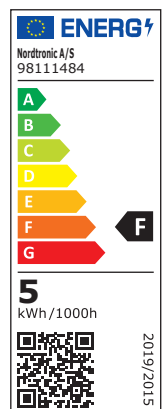

Product information

- Long lifespan - 50.000 hours
- Flicker free according to the latest Ecodesign / ErP directive
- High colour rendering index - CRI>90
- High lumen output
- The lowest setting on dimming range*
  *The lowest setting is tested down to <5% on Nordtronic's Box Dimmer Dali item no. 98415031, Box Dimmer Zigbee item no. 98425031 and Box Dimmer Triac item no. 98445031

Item no.	EAN no.	Kelvin | Lumen	
98111482	5704629005372	2700K | 380lm	G
98111483	5704629005389	3000K | 400lm	G
98111484	5704629005396	4000K | 430lm	F