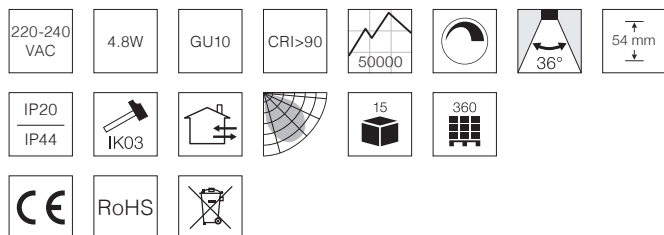

Technical data

Voltage	220-240 VAC 50/60 Hz
System effect	4.8W
Light source	LED
Colour rendering	CRI>90
Expected lifespan	50,000 hours
Dimmable, how	Yes
Flicker free	Yes, according to the latest Ecodesign / ErP directive
SVM <0.4	Yes
PstLM <1	Yes
SDCM	≤6
Beam angle	36°
Height	54 mm
Exterior dimension	Ø50 mm
IP rating, front / back	IP44 / IP20
IK rating	IK03
Material	Plastic, metal
Environment	Indoor and outdoor
Warranty	2 years
Approvals	CE