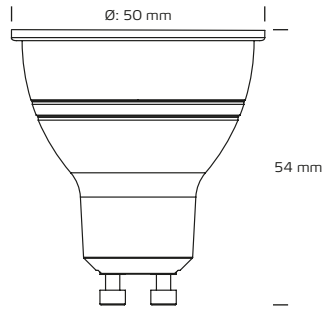

*The drawing is not drawn to scale