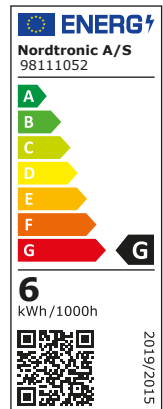

NB: Always use cables of a type approved for permanent installation according to the current legislation. If the cables are in contact with the lamp cover, use cables with an operating temperature of at least 70° C.

Item no.	EAN no.	Type	Quantity
98111152	5704629002012	Dimmable	10 pcs.