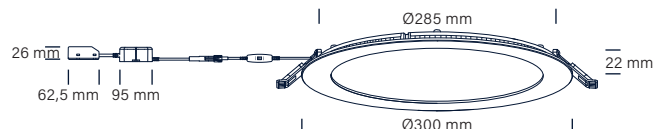

Technical data

| | |
|--|--|
| Voltage | 220-240 VAC 50/60 Hz |
| System effect | 7.5W, 12W, 18W, 24W |
| Light source | LED D |
| Colour temperature | 3000 / 4000 Kelvin CCT switch |
| Colour rendering | CRI>90 |
| Expected lifespan | 50,000 hours L80B10 |
| Dimmable, how | Yes, trailing edge |
| Flicker free | Yes, according to the latest Ecodesign / ErP directive |
| SVM <0.4 | Yes |
| PstLM <1 | Yes |
| Beam angle | 110° |
| Cut out | Ø105 mm, Ø155-160 mm, Ø205-210 mm, Ø285 mm |
| Installation height / headroom above ceiling | 22 mm / 26 mm |
| Exterior dimension | Ø120 mm, Ø170 mm, Ø224 mm, Ø300 mm |
| Dimension driver | 7.5W: L: 71 mm, B: 44,5 mm, H: 26 mm 12W og 18W: L: 82 mm, B: 44,5 mm, H: 26 mm 24W: L: 95 mm, B: 46 mm, H: 34 mm |
| Dimension connector box | L: 62.5 mm, W: 44 mm, H: 26 mm |
| Possibility of through wiring | Yes, 2 x 3G1.5 mm ² |
| IP rating, front / back | IP44 / IP20 |
| Insulation class | Class II |
| Material | Aluminium, plastic |
| Environment | Indoor and outdoor |
| Warranty | 5 years |
| Approvals | CE |

Lucette G2 7.5W

Lucette G2 12W

Lucette G2 18W

Lucette G2 24W

NB: Always use cables of a type approved for permanent installation according to the current legislation. If the cables are in contact with the lamp cover, use cables with an operating temperature of at least 70° C.