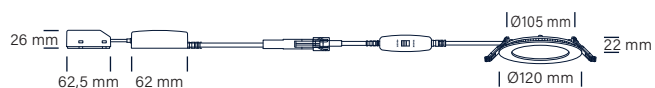

Technical data

| | |
|--|--|
| Voltage | 220-240 VAC 50/60 Hz |
| System effect | 7.5W, 12W, 18W, 24W |
| Light source | LED D |
| Colour temperature | 3000 / 4000 Kelvin CCT switch |
| Colour rendering | CRI>90 |
| Expected lifespan | 50,000 hours L80B10 |
| Dimmable, how | Yes, trailing edge |
| Flicker free | Yes, according to the latest Ecodesign / ErP directive |
| SVM <0.4 | Yes |
| PstLM <1 | Yes |
| Beam angle | 110° |
| Cut out | Ø105 mm, Ø155-160 mm, Ø205-210 mm, Ø285 mm |
| Installation height / headroom above ceiling | 22 mm / 26 mm |
| Exterior dimension | Ø120 mm, Ø170 mm, Ø224 mm, Ø300 mm |
| Dimension driver | 7.5W: L: 71 mm, B: 44,5 mm, H: 26 mm 12W og 18W: L: 82 mm, B: 44,5 mm, H: 26 mm 24W: L: 95 mm, B: 46 mm, H: 34 mm |
| Dimension connector box | L: 62.5 mm, W: 44 mm, H: 26 mm |
| Possibility of through wiring | Yes, 2 x 3G1.5 mm ² |
| IP rating, front / back | IP44 / IP20 |
| Insulation class | Class II |
| Material | Aluminium, plastic |
| Environment | Indoor and outdoor |
| Warranty | 5 years |
| Approvals | CE |

Lucette G2 7.5W

Lucette G2 12W

Lucette G2 18W

Lucette G2 24W

NB: Always use cables of a type approved for permanent installation according to the current legislation. If the cables are in contact with the lamp cover, use cables with an operating temperature of at least 70° C.