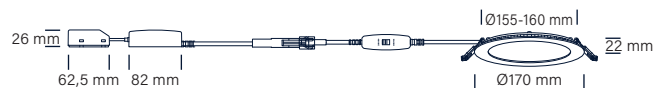

Technical data

| | |
|--|--|
| Voltage | 220-240 VAC 50/60 Hz |
| System effect | 7.5W, 12W, 18W, 24W |
| Light source | LED D |
| Colour temperature | 3000 / 4000 Kelvin CCT switch |
| Colour rendering | CRI>90 |
| Expected lifespan | 50,000 hours L80B10 |
| Dimmable, how | Yes, trailing edge |
| Flicker free | Yes, according to the latest Ecodesign / ErP directive |
| SVM <0.4 | Yes |
| PstLM <1 | Yes |
| Beam angle | 110° |
| Cut out | Ø105 mm, Ø155-160 mm, Ø205-210 mm, Ø285 mm |
| Installation height / headroom above ceiling | 22 mm / 26 mm |
| Exterior dimension | Ø120 mm, Ø170 mm, Ø224 mm, Ø300 mm |
| Dimension driver | 7.5W: L: 71 mm, B: 44,5 mm, H: 26 mm 12W og 18W: L: 82 mm, B: 44,5 mm, H: 26 mm 24W: L: 95 mm, B: 46 mm, H: 34 mm |
| Dimension connector box | L: 62.5 mm, W: 44 mm, H: 26 mm |
| Possibility of through wiring | Yes, 2 x 3G1.5 mm ² |
| IP rating, front / back | IP44 / IP20 |
| Insulation class | Class II |
| Material | Aluminium, plastic |
| Environment | Indoor and outdoor |
| Warranty | 5 years |
| Approvals | CE |

Lucette G2 7.5W

Lucette G2 12W

Lucette G2 18W

Lucette G2 24W

NB: Always use cables of a type approved for permanent installation according to the current legislation. If the cables are in contact with the lamp cover, use cables with an operating temperature of at least 70° C.