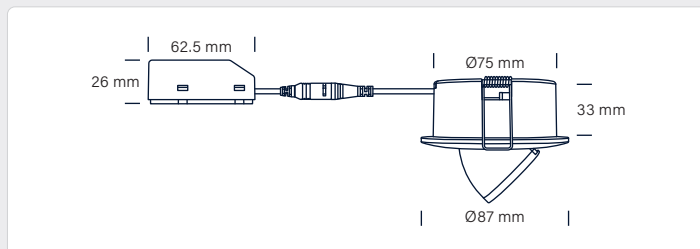

Technical data

Voltage	220-240 VAC 50/60 Hz
System effect	6W
Colour rendering	CRI>95
Expected lifespan	50,000 hours L70 B50
Dimmable, how	Yes, trailing edge
Flicker free	Yes, according to the new Ecodesign / ErP directive
SVM <0.4	Yes
PstLM <1	Yes
SDCM	≤3
Beam angle	36°
Cut out	Ø75 mm
Installation height	33 mm
Exterior dimension	Ø87 mm
Dimension driver	L: 94 mm, B: 44 mm, H: 23 mm
Tilt angle	45°
Possibility of through wiring - quantity	Yes, 2 x 3G1.5 mm ² - 30 pcs.
Operating temperature	-20° - +45°
Storage temperature	-40° - +80°
IP rating, front / back	IP44 / IP20 (is intended for installation in areas 1 and 2)
Insulation class	Class II
Material	Aluminium, plastic
Approvals	CE

Product information

- Approved for installation directly in the insulation and flammable materials
- For indoor and outdoor use
- The downlight can be driven either by a stand-alone driver or by Nordtronic's 25W driver (25W or up to 5 pcs. Ø75 mm downlight)
- Replaceable light source
- High colour rendering index – CRI>95
- Flicker free according to the new Ecodesign / ErP directive
- Intended for installation in areas 1 and 2
- Quick and easy mounting with springs
- Low installation height – 33 mm
- 3-pole leavers in the connector box
- Approved for through wiring – 2 x 3G1.5 mm² - 30 pcs.
- Possibility of mounting with cable or 16 mm flex tube
- 7 years product warranty
- Up to 10 years surface warranty

Low Profile Flexible G2 Large Tilt Ø75 with driver | 2700K | 400lm

Item no.	EAN no.	Design, colour	Light source	Environment	Warranty, product / surface
35721012	5704629003606	○ matt white (RAL 9010)	5W LED, Item no. 98373012	F indoor and outdoor	7 years / 10 years
35721022	5704629003620	○ brushed alu	5W LED, Item no. 98373022	F indoor	7 years