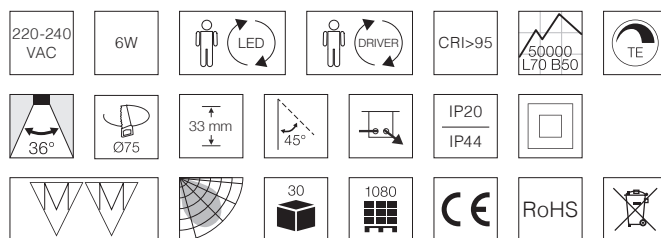

Technical data

Voltage	220-240 VAC 50/60 Hz
System effect	6W
Colour rendering	CRI>95
Expected lifespan	50,000 hours L70 B50
Dimmable, how	Yes, trailing edge
Flicker free	Yes, according to the new Ecodesign / ErP directive
SVM <0.4	Yes
PstLM <1	Yes
SDCM	≤3
Beam angle	36°
Cut out	Ø75 mm
Installation height	33 mm
Exterior dimension	Ø87 mm
Dimension driver	L: 94 mm, B: 44 mm, H: 23 mm
Tilt angle	45°
Possibility of through wiring - quantity	Yes, 2 x 3G1.5 mm ² - 30 pcs.
Operating temperature	-20° - +45°
Storage temperature	-40° - +80°
IP rating, front / back	IP44 / IP20 (is intended for installation in areas 1 and 2)
Insulation class	Class II
Material	Aluminium, plastic
Approvals	CE

Product information

- Approved for installation directly in the insulation and flammable materials
- For indoor and outdoor use
- The downlight can be driven either by a stand-alone driver or by Nordtronic's 25W driver (25W or up to 5 pcs. Ø75 mm downlight)
- Replaceable light source
- High colour rendering index – CRI>95
- Flicker free according to the new Ecodesign / ErP directive
- Intended for installation in areas 1 and 2
- Quick and easy mounting with springs
- Low installation height – 33 mm
- 3-pole leavers in the connector box
- Approved for through wiring – 2 x 3G1.5 mm² - 30 pcs.
- Possibility of mounting with cable or 16 mm flex tube
- 7 years product warranty
- Up to 10 years surface warranty

Low Profile Flexible G2 Large Tilt Ø75 with driver | 3000K | 420lm

Item no.	EAN no.	Design, colour	Light source	Environment	Warranty, product / surface
35721013	5704629003613	○ matt white (RAL 9010)	5W LED, Item no. 98373013	F indoor and outdoor	7 years / 10 years
35721023	5704629003637	○ brushed alu	5W LED, Item no. 98373023	F indoor	7 years