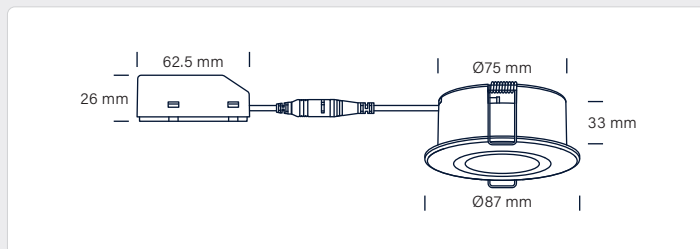

Low Profile Flexible G2 Ø75 with serial connector | 2700K | 440lm

Item no.	EAN no.	Design, colour	Light source	Environment	Warranty, product / surface
35712012	5704629003309	○ matt white (RAL 9010)	5W LED, Item no. 98121752	F indoor and outdoor	7 years / 10 years
35712092	5704629003422	○ matt black (RAL 9005)	5W LED, Item no. 98121752	F indoor and outdoor	7 years / 10 years
35712022	5704629003347	○ brushed alu	5W LED, Item no. 98121752	F indoor	7 years
35712062	5704629003385	○ copper	5W LED, Item no. 98121752	F indoor	7 years
35712522	5704629003491	○ brushed alu	5W LED, Item no. 98121752	F outdoor	7 years
35712562	5704629003545	○ copper	5W LED, Item no. 98121752	F outdoor	7 years

Low Profile Flexible G2 Ø75 with serial connector | 3000K | 460lm

Item no.	EAN no.	Design, colour	Light source	Environment	Warranty, product / surface
35712013	5704629003316	○ matt white (RAL 9010)	5W LED, Item no. 98121753	E indoor and outdoor	7 years / 10 years
35712093	5704629003439	○ matt black (RAL 9005)	5W LED, Item no. 98121753	E indoor and outdoor	7 years / 10 years
35712023	5704629003354	○ brushed alu	5W LED, Item no. 98121753	E indoor	7 years
35712063	5704629003392	○ copper	5W LED, Item no. 98121753	E indoor	7 years
35712523	5704629003507	○ brushed alu	5W LED, Item no. 98121753	E outdoor	7 years
35712563	5704629003552	○ copper	5W LED, Item no. 98121753	E outdoor	7 years

Low Profile Flexible G2 Ø75 with serial connector | 4000K | 520lm

Item no.	EAN no.	Design, colour	Light source	Environment	Warranty, product / surface
35712014	5704629003323	○ matt white (RAL 9010)	5W LED, Item no. 98121754	E indoor and outdoor	7 years / 10 years
35712094	5704629003446	○ matt black (RAL 9005)	5W LED, Item no. 98121754	E indoor and outdoor	7 years / 10 years
35712024	5704629003361	○ brushed alu	5W LED, Item no. 98121754	E indoor	7 years
35712064	5704629003408	○ copper	5W LED, Item no. 98121754	E indoor	7 years
35712524	5704629003514	○ brushed alu	5W LED, Item no. 98121754	E outdoor	7 years
35712564	5704629003569	○ copper	5W LED, Item no. 98121754	E outdoor	7 years

Low Profile Flexible G2 Ø75 with serial connector | dim to warm | 1800-3000K | 320lm

Item no.	EAN no.	Design, colour	Light source	Environment	Warranty, product / surface
35712017	5704629003330	○ matt white (RAL 9010)	5W LED, Item no. 98121757	F indoor and outdoor	7 years / 10 years
35712097	5704629003453	○ matt black (RAL 9005)	5W LED, Item no. 98121757	F indoor and outdoor	7 years / 10 years
35712027	5704629003378	○ brushed alu	5W LED, Item no. 98121757	F indoor	7 years
35712067	5704629003415	○ copper	5W LED, Item no. 98121757	F indoor	7 years