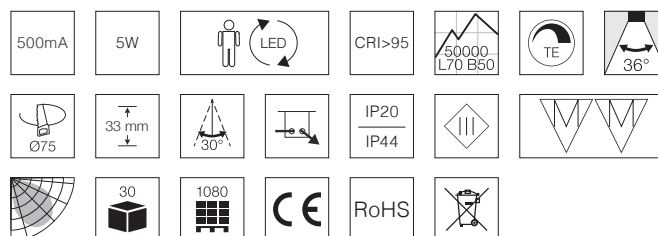

Technical data

Amperage	Cc 500mA
System effect	5W
Colour rendering	CRI>95
Expected lifespan	50,000 hours L70 B50
Dimmable, how	Yes, trailing edge
Flicker free	Yes, according to the new Ecodesign / ErP directive
SVM <0.4	Yes
PstLM <1	Yes
SDCM	≤3
Beam angle	36°
Cut out	Ø75 mm
Installation height	33 mm
Exterior dimension	Ø87 mm
Dimension connector box	L: 62.5 mm, W: 44 mm, H: 26 mm
Tilt angle	30°
Possibility of through wiring	Yes, 2 x 2G1.5 mm ²
Operating temperature	-20° - +45°
Storage temperature	-40° - +80°
IP rating, front / back	IP44 / IP20 (is intended for installation in areas 1 and 2)
Insulation class	Class III
Material	Aluminium, plastic
Approvals	CE

Product information

- Approved for installation directly in the insulation and flammable materials
- For indoor and outdoor use
- The downlight can be driven either by a stand-alone driver or by Nordtronic's 25W driver (25W or up to 5 pcs. Ø75 mm downlight)
- Replaceable light source
- High colour rendering index – CRI>95
- Flicker free according to the new Ecodesign / ErP directive
- Intended for installation in areas 1 and 2
- Quick and easy mounting with springs
- Low installation height – 33 mm
- 3-pole leavers in the connector box
- Approved for through wiring – 2 x 2G1.5 mm²
- Possibility of mounting with cable or 16 mm flex tube
- 7 years product warranty
- Up to 10 years surface warranty