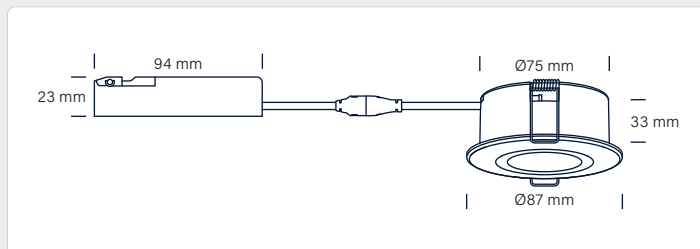

Low Profile Flexible G2 Ø75 with driver | 2700K | 440lm

Item no.	EAN no.	Design, colour	Light source	Environment	Warranty, product / surface
35711012	5704629003002	○ matt white (RAL 9010)	5W LED, Item no. 98121752	F indoor and outdoor	7 years / 10 years
35711092	5704629003125	○ matt black (RAL 9005)	5W LED, Item no. 98121752	F indoor and outdoor	7 years / 10 years
35711022	5704629003040	○ brushed alu	5W LED, Item no. 98121752	F indoor	7 years
35711062	5704629003088	○ copper	5W LED, Item no. 98121752	F indoor	7 years
35711522	5704629003194	○ brushed alu	5W LED, Item no. 98121752	F outdoor	7 years
35711562	5704629003248	○ copper	5W LED, Item no. 98121752	F outdoor	7 years

Low Profile Flexible G2 Ø75 with driver | 3000K | 460lm

Item no.	EAN no.	Design, colour	Light source	Environment	Warranty, product / surface
35711013	5704629003019	○ matt white (RAL 9010)	5W LED, Item no. 98121753	E indoor and outdoor	7 years / 10 years
35711093	5704629003132	○ matt black (RAL 9005)	5W LED, Item no. 98121753	E indoor and outdoor	7 years / 10 years
35711023	5704629003057	○ brushed alu	5W LED, Item no. 98121753	E indoor	7 years
35711063	5704629003095	○ copper	5W LED, Item no. 98121753	E indoor	7 years
35711523	5704629003200	○ brushed alu	5W LED, Item no. 98121753	E outdoor	7 years
35711563	5704629003255	○ copper	5W LED, Item no. 98121753	E outdoor	7 years

Low Profile Flexible G2 Ø75 with driver | 4000K | 520lm

Item no.	EAN no.	Design, colour	Light source	Environment	Warranty, product / surface
35711014	5704629003026	○ matt white (RAL 9010)	5W LED, Item no. 98121754	E indoor and outdoor	7 years / 10 years
35711094	5704629003149	○ matt black (RAL 9005)	5W LED, Item no. 98121754	E indoor and outdoor	7 years / 10 years
35711024	5704629003064	○ brushed alu	5W LED, Item no. 98121754	E indoor	7 years
35711064	5704629003101	○ copper	5W LED, Item no. 98121754	E indoor	7 years
35711524	5704629003217	○ brushed alu	5W LED, Item no. 98121754	E outdoor	7 years
35711564	5704629003262	○ copper	5W LED, Item no. 98121754	E outdoor	7 years

Low Profile Flexible G2 Ø75 with driver | dim to warm | 1800-3000K | 320lm

Item no.	EAN no.	Design, colour	Light source	Environment	Warranty, product / surface
35711017	5704629003033	○ matt white (RAL 9010)	5W LED, Item no. 98121757	F indoor and outdoor	7 years / 10 years
35711097	5704629003156	○ matt black (RAL 9005)	5W LED, Item no. 98121757	F indoor and outdoor	7 years / 10 years
35711027	5704629003071	○ brushed alu	5W LED, Item no. 98121757	F indoor	7 years
35711067	5704629003118	○ copper	5W LED, Item no. 98121757	F indoor	7 years