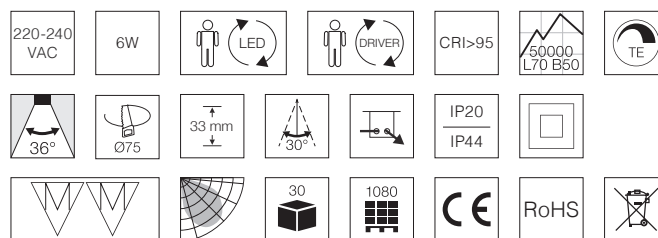

## Technical data

Voltage	220-240 VAC 50/60 Hz
System effect	6W
Colour rendering	CRI>95
Expected lifespan	50,000 hours L70 B50
Dimmable, how	Yes, trailing edge
Flicker free	Yes, according to the new Ecodesign / ErP directive
SVM <0.4	Yes
PstLM <1	Yes
SDCM	≤3
Beam angle	36°
Cut out	Ø75 mm
Installation height	33 mm
Exterior dimension	Ø87 mm
Dimension driver	L: 94 mm, B: 44 mm, H: 23 mm
Tilt angle	30°
Possibility of through wiring - quantity	Yes, 2 x 3G1.5 mm <sup>2</sup> - 30 pcs.
Operating temperature	-20° - +45°
Storage temperature	-40° - +80°
IP rating, front / back	IP44 / IP20 (is intended for installation in areas 1 and 2)
Insulation class	Class II
Material	Aluminium, plastic
Approvals	CE

## Product information

- Approved for installation directly in the insulation and flammable materials
- For indoor and outdoor use
- The downlight can be driven either by a stand-alone driver or by Nordtronic's 25W driver (25W or up to 5 pcs. Ø75 mm downlight)
- Replaceable light source
- High colour rendering index – CRI>95
- Flicker free according to the new Ecodesign / ErP directive
- Intended for installation in areas 1 and 2
- Quick and easy mounting with springs
- Low installation height – 33 mm
- 3-pole leavers in the connector box
- Approved for through wiring – 2 x 3G1.5 mm<sup>2</sup> - 30 pcs.
- Possibility of mounting with cable or 16 mm flex tube
- 7 years product warranty
- Up to 10 years surface warranty