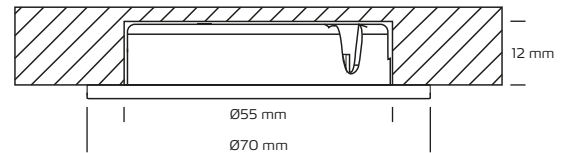

Gabriella 90° 4W, 4000K

Technical data

| | |
|-------------------------------|--|
| Amperage | 350mA |
| System effect | 4W |
| Light source | LED |
| Colour temperature | 4000 Kelvin |
| Light intensity | 282 Lumen |
| Colour rendering | CRI>90 |
| Expected lifespan | 50,000 hours L70 |
| Dimmable, how | Yes, trailing edge |
| Flicker free | Yes, according to the new Ecodesign / ErP directive (September 2021) |
| SVM <0.4 | Yes |
| PstLM <1 | Yes |
| SDCM | 3 |
| Beam angle | 90° |
| Carving dimensions | Ø55 mm |
| Installation height | 12 mm |
| Exterior dimensions | Ø70 mm |
| Possibility of through wiring | No |
| IP-class | IP44 (is intended for installation in areas 1 and 2) |
| Insulation class | Class III |
| Material | Aluminium |
| Environment | Indoors |
| Warranty | 2 years |
| Approvals | CE |

*The drawing is not drawn to scale

Product information

- Approved for installation directly in the insulation and flammable materials
- Low mounting depth
- Large beam angle (90°)
- Dimmable with Nordtronic LED driver
- Incl. 3 meter cable with plug
- Designed and developed in Denmark