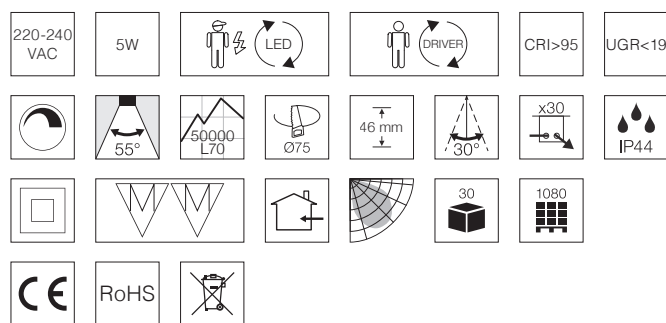

Technical data

Voltage	220-240 VAC 50/60 Hz
System effect	5W
Colour rendering	CRI>95
Glare	UGR<19
Expected lifespan	50.000 hours L70
Dimmable, how	Yes, trailing edge
Flicker free	Yes, according to the latest Ecodesign / ErP directive
SVM <0.4	Yes
PstLM <1	Yes
SDCM	<3
Beam angle	55°
Cut out	Ø75 mm, min. Ø68 mm, max. Ø83 mm
Installation height	46 mm
Exterior dimension	Ø85 mm
Dimension driver	L: 93 mm, W: 45 mm, H: 22 mm
Tilt angle	30°
Possibility of through wiring - quantity	Yes, 2 x 3G1,5 mm ² - 30 pcs.
IP rating	IP44 (is intended for installation in areas 1 and 2)
Insulation class	Class II
Material	Aluminium, plastic
Environment	Indoors
Warranty	5 years
Approvals	CE

Product information

- Approved for installation directly in insulation and flammable materials
- High colour rendering index - CRI
- High lumen output
- Mounting with springs
- Comes with removable driver, which makes it easy to connect the downlight for example after painting of the ceiling
- Quick and easy mounting
- Screwless terminal block in the connector box
- Possibility of mounting with cable or 16 mm flex tube
- Ceiling thickness for mounting is up to 26 mm