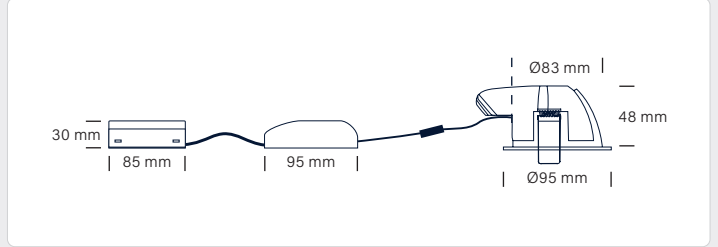

Technical data

Voltage	220-240 VAC 50 Hz
Colour rendering	CRI>95
Expected lifespan (installed directly in insulation)	30,000 hours L70 B50
Expected lifespan	50,000 hours L90 B10 100,000 hours L70 B50
Dimmable	Yes, trailing edge
Flicker free	Yes, according to the latest Ecodesign / ErP directive
SVM <0.4	Yes
PstLM <1	Yes
SDCM	<3
Beam angle	38°
Cut out	Ø83 mm
Installation height	48 mm
Exterior dimension	Ø95 mm
Dimension driver	L: 95 mm, W: 45 mm, H: 30 mm
Dimension connector box	L: 85 mm, W: 55 mm, H: 30 mm
Tilt angle	45°
Possibility of through wiring	Yes, 3G1.5
IP rating	IP44 (is intended for installation in areas 1 and 2)
Insulation class	Class II
Material	Plastic, aluminium, glass
Environment	Indoors
Warranty	5 years
Approvals	CE

Product information

- Approved for installation directly in insulation and flammable materials
- High colour rendering index – CRI>95
- High lumen output
- Glare free
- Flicker free according to the latest Ecodesign / ErP directive
- Quick and easy mounting with springs
- 45° tilt angle, perfect for use in sloped ceiling, wardrobe, gallery lighting etc.
- Comes with a removable driver, which makes it easy to connect the downlight, for example, after painting the ceiling
- Screwless terminal block in the connector box
- For the Velia Large Tilt Dim to Warm the color temperature (Kelvin) changes by dimming
- Ceiling thickness for mounting is up to 26 mm

Velia Large Tilt | 10.9W | 2700K | 650lm

Item no.	EAN no.	Design, colour	Light source
31131012	5704629000094	○ matt white	9W LED, item no. 31130012 G

Velia Large Tilt | 10.9W | 3000K | 740lm

Item no.	EAN no.	Design, colour	Light source
31131013	5704629000100	○ matt white	9W LED, item no. 31130013 F

Velia Large Tilt Dim to Warm | 12.7W | 1800-3000K | 850lm

Item no.	EAN no.	Design, colour	Light source
31131017	5704629000087	○ matt white	11W LED Dim to Warm, item no. 31130017 G