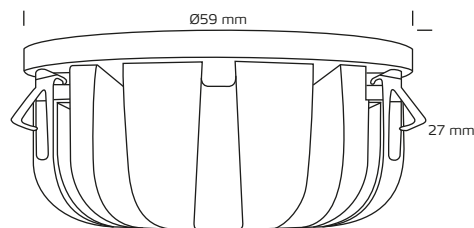

Light source Low Profile Deluxe 6W, 3000K

Technical data

Amperage	500mA
System effect	6W
Light source	LED light source
Colour temperature	3000 Kelvin
Light intensity	460 Lumen
Colour rendering	CRI>82
Expected lifespan	50.000 hours L70
Dimmable	Yes
SDCM	≤3
Beam angle	35°
Height	27 mm
Exterior dimensions	Ø59 mm
Material	Aluminium, plastic
Warranty	2 years
Approvals	CE

*The drawing is not drawn to scale

Product information

- With CREE LED chip
- Designed specifically for Nordtronics Low Profile Deluxe 6W
- Provides even light

NB: Always use cables of a type approved for permanent installation according to the current legislation. If the cables are in contact with the lamp cover, use cables with an operating temperature of at least 70° C.