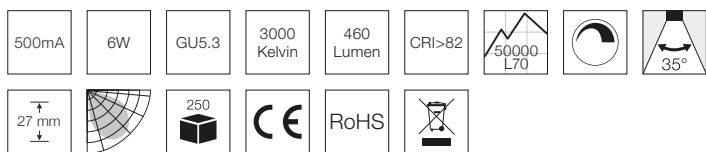

Light source Low Profile Deluxe 6W, 3000K

Technical data

Amperage	500mA
System effect	6W
Light source	LED light source
Colour temperature	3000 Kelvin
Light intensity	460 Lumen
Colour rendering	CRI>82
Expected lifespan	50.000 hours L70
Dimmable	Yes
SDCM	≤3
Beam angle	35°
Height	27 mm
Exterior dimensions	Ø59 mm
Material	Aluminium, plastic
Warranty	2 years
Approvals	CE

*The drawing is not drawn to scale

Product information

- With CREE LED chip
- Designed specifically for Nordtronics Low Profile Deluxe 6W
- Provides even light

NB: Always use cables of a type approved for permanent installation according to the current legislation. If the cables are in contact with the lamp cover, use cables with an operating temperature of at least 70° C.