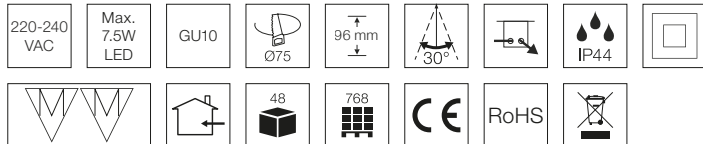

### Technical data

<b>Voltage</b>	220-240 VAC 50 Hz
<b>Light source</b>	Max. 7.5W LED Max. 80 mm high
<b>Carving dimensions</b>	Ø75 mm
<b>Installation height</b>	96 mm
<b>Exterior dimensions</b>	Ø87 mm
<b>Dimensions connector box</b>	L: 85 mm, W: 55 mm, H: 30 mm
<b>Tilt angle</b>	30°
<b>Possibility of through wiring</b>	Yes, 5G1.5
<b>IP-class</b>	IP44 (depends on the light source)
<b>Insulation class</b>	Class II
<b>Material</b>	Aluminium, plastic
<b>Environment</b>	Indoors
<b>Warranty</b>	2 years
<b>Approvals</b>	CE

### Product information

- Approved for installation directly in the insulation and flammable materials
- Fits smart bulbs
- Quick and easy mounting
- Mounting with screws
- Screwless terminal block in the connector box
- Possibility of mounting with cable or 16 mm flex tube
- Sealing ring included, in case of a vapour barrier penetration
- Adjustable screws for ceiling thickness up to 55 mm