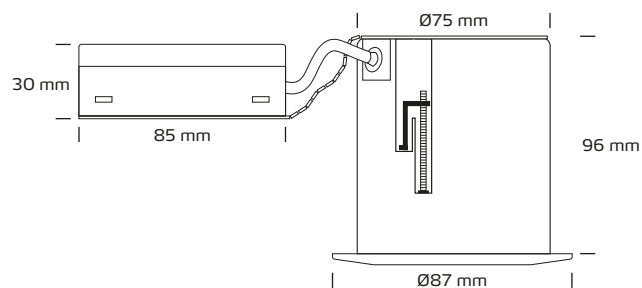

### Technical data

<b>Voltage</b>	220-240 VAC 50 Hz
<b>Light source</b>	Max. 7.5W LED Max. 80 mm high
<b>Carving dimensions</b>	Ø75 mm
<b>Installation height</b>	96 mm
<b>Exterior dimensions</b>	Ø87 mm
<b>Dimensions connector box</b>	L: 85 mm, W: 55 mm, H: 30 mm
<b>Tilt angle</b>	30°
<b>Possibility of through wiring</b>	Yes, 5G1.5
<b>IP-class</b>	IP44 (depends on the light source)
<b>Insulation class</b>	Class II
<b>Material</b>	Aluminium, plastic
<b>Environment</b>	Indoors
<b>Warranty</b>	2 years
<b>Approvals</b>	CE

### Product information

- Approved for installation directly in the insulation and flammable materials
- Fits smart bulbs
- Quick and easy mounting
- Mounting with screws
- Screwless terminal block in the connector box
- Possibility of mounting with cable or 16 mm flex tube
- Sealing ring included, in case of a vapour barrier penetration
- Adjustable screws for ceiling thickness up to 55 mm