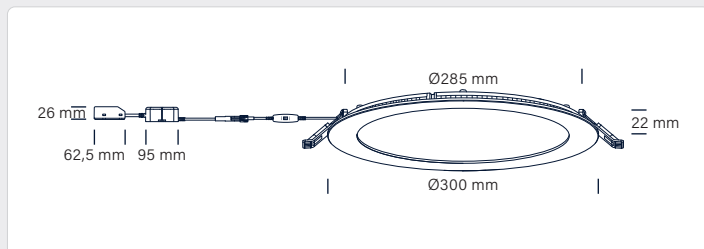

## Technical data

Voltage	220-240 VAC 50/60 Hz
System effect	7.5W, 12W, 18W, 24W
Light source	LED <span style="border: 1px solid black; padding: 2px;">D</span>
Colour temperature	3000 / 4000 Kelvin CCT switch
Colour rendering	CRI>90
Expected lifespan	50,000 hours L80B10
Dimmable, how	Yes, trailing edge
Flicker free	Yes, according to the latest Ecodesign / ErP directive
SVM <0.4	Yes
PstLM <1	Yes
Beam angle	110°
Cut out	Ø105 mm, Ø155-160 mm, Ø205-210 mm, Ø285 mm
Installation height / headroom above ceiling	22 mm / 26 mm
Exterior dimension	Ø120 mm, Ø170 mm, Ø224 mm, Ø300 mm
Dimension driver	<b>7.5W:</b> L: 71 mm, B: 44,5 mm, H: 26 mm <b>12W og 18W:</b> L: 82 mm, B: 44,5 mm, H: 26 mm <b>24W:</b> L: 95 mm, B: 46 mm, H: 34 mm
Dimension connector box	L: 62.5 mm, W: 44 mm, H: 26 mm
Possibility of through wiring	Yes, 2 x 3G1.5 mm <sup>2</sup>
IP rating, front / back	IP44 / IP20
Insulation class	Class II
Material	Aluminium, plastic
Environment	Indoor and outdoor
Warranty	5 years
Approvals	CE

### Lucette G2 12W

## Lucette G2

Item no.	EAN no.	System effect	Type	Cut out	Exterior dimension
38101013	5704629004931	7.5W	3000 / 4000K   500 / 550lm	Ø105 mm	Ø120 mm
38201013	5704629004948	12W	3000 / 4000K   1000 / 1100lm	Ø155-160 mm	Ø170 mm
38301013	5704629004955	18W	3000 / 4000K   1500 / 1600lm	Ø205-210 mm	Ø224 mm
38401013	5704629004962	24W	3000 / 4000K   2000 / 2100lm	Ø285 mm	Ø300 mm