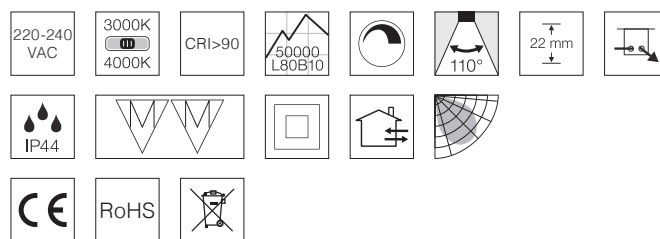

Product information

- Approved for installation directly in insulation and flammable materials
- Dimmable
- High colour rendering index – CRI>90
- High lumen output
- Flicker free according to the latest Ecodesign / ErP directive
- CCT switch 3000K / 4000K
- 3-pole levers in the connector box
- Quick and easy mounting with springs
- For indoor and outdoor use