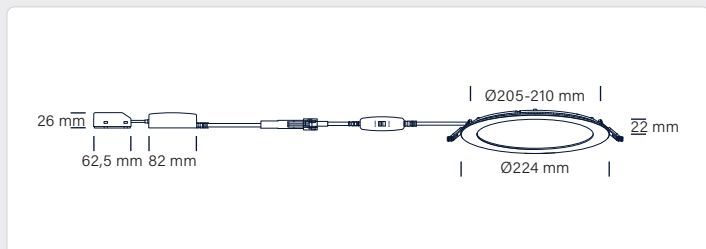

## Technical data

Voltage	220-240 VAC 50/60 Hz
System effect	7.5W, 12W, 18W, 24W
Light source	LED <span style="border: 1px solid black; padding: 2px;">D</span>
Colour temperature	3000 / 4000 Kelvin CCT switch
Colour rendering	CRI>90
Expected lifespan	50,000 hours L80B10
Dimmable, how	Yes, trailing edge
Flicker free	Yes, according to the latest Ecodesign / ErP directive
SVM <0.4	Yes
PstLM <1	Yes
Beam angle	110°
Cut out	Ø105 mm, Ø155-160 mm, Ø205-210 mm, Ø285 mm
Installation height / headroom above ceiling	22 mm / 26 mm
Exterior dimension	Ø120 mm, Ø170 mm, Ø224 mm, Ø300 mm
Dimension driver	<b>7.5W:</b> L: 71 mm, B: 44,5 mm, H: 26 mm <b>12W og 18W:</b> L: 82 mm, B: 44,5 mm, H: 26 mm <b>24W:</b> L: 95 mm, B: 46 mm, H: 34 mm
Dimension connector box	L: 62.5 mm, W: 44 mm, H: 26 mm
Possibility of through wiring	Yes, 2 x 3G1.5 mm <sup>2</sup>
IP rating, front / back	IP44 / IP20
Insulation class	Class II
Material	Aluminium, plastic
Environment	Indoor and outdoor
Warranty	5 years
Approvals	CE

### Lucette G2 12W

## Lucette G2

Item no.	EAN no.	System effect	Type	Cut out	Exterior dimension
38101013	5704629004931	7.5W	3000 / 4000K   500 / 550lm	Ø105 mm	Ø120 mm
38201013	5704629004948	12W	3000 / 4000K   1000 / 1100lm	Ø155-160 mm	Ø170 mm
38301013	5704629004955	18W	3000 / 4000K   1500 / 1600lm	Ø205-210 mm	Ø224 mm
38401013	5704629004962	24W	3000 / 4000K   2000 / 2100lm	Ø285 mm	Ø300 mm