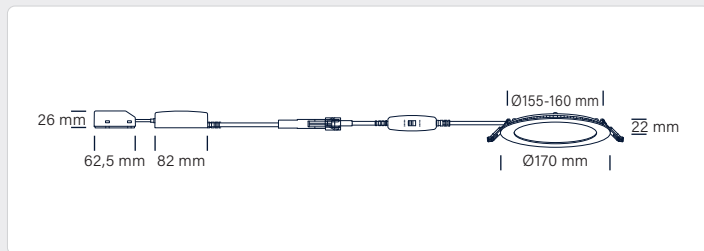

## Technical data

Voltage	220-240 VAC 50/60 Hz
System effect	7.5W, 12W, 18W, 24W
Light source	LED <span style="border: 1px solid black; padding: 2px;">D</span>
Colour temperature	3000 / 4000 Kelvin CCT switch
Colour rendering	CRI>90
Expected lifespan	50,000 hours L80B10
Dimmable, how	Yes, trailing edge
Flicker free	Yes, according to the latest Ecodesign / ErP directive
SVM <0.4	Yes
PstLM <1	Yes
Beam angle	110°
Cut out	Ø105 mm, Ø155-160 mm, Ø205-210 mm, Ø285 mm
Installation height / headroom above ceiling	22 mm / 26 mm
Exterior dimension	Ø120 mm, Ø170 mm, Ø224 mm, Ø300 mm
Dimension driver	<b>7.5W:</b> L: 71 mm, B: 44,5 mm, H: 26 mm <b>12W og 18W:</b> L: 82 mm, B: 44,5 mm, H: 26 mm <b>24W:</b> L: 95 mm, B: 46 mm, H: 34 mm
Dimension connector box	L: 62.5 mm, W: 44 mm, H: 26 mm
Possibility of through wiring	Yes, 2 x 3G1.5 mm <sup>2</sup>
IP rating, front / back	IP44 / IP20
Insulation class	Class II
Material	Aluminium, plastic
Environment	Indoor and outdoor
Warranty	5 years
Approvals	CE

### Lucette G2 12W

## Lucette G2

Item no.	EAN no.	System effect	Type	Cut out	Exterior dimension
38101013	5704629004931	7.5W	3000 / 4000K   500 / 550lm	Ø105 mm	Ø120 mm
38201013	5704629004948	12W	3000 / 4000K   1000 / 1100lm	Ø155-160 mm	Ø170 mm
38301013	5704629004955	18W	3000 / 4000K   1500 / 1600lm	Ø205-210 mm	Ø224 mm
38401013	5704629004962	24W	3000 / 4000K   2000 / 2100lm	Ø285 mm	Ø300 mm