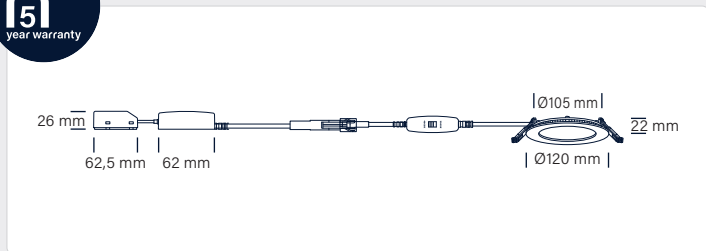

## Technical data

Voltage	220-240 VAC 50/60 Hz
System effect	7.5W, 12W, 18W, 24W
Light source	LED <span style="border: 1px solid black; padding: 2px;">D</span>
Colour temperature	3000 / 4000 Kelvin CCT switch
Colour rendering	CRI>90
Expected lifespan	50,000 hours L80B10
Dimmable, how	Yes, trailing edge
Flicker free	Yes, according to the latest Ecodesign / ErP directive
SVM <0.4	Yes
PstLM <1	Yes
Beam angle	110°
Cut out	Ø105 mm, Ø155-160 mm, Ø205-210 mm, Ø285 mm
Installation height / headroom above ceiling	22 mm / 26 mm
Exterior dimension	Ø120 mm, Ø170 mm, Ø224 mm, Ø300 mm
Dimension driver	<b>7.5W:</b> L: 71 mm, B: 44,5 mm, H: 26 mm <b>12W og 18W:</b> L: 82 mm, B: 44,5 mm, H: 26 mm <b>24W:</b> L: 95 mm, B: 46 mm, H: 34 mm
Dimension connector box	L: 62.5 mm, W: 44 mm, H: 26 mm
Possibility of through wiring	Yes, 2 x 3G1.5 mm <sup>2</sup>
IP rating, front / back	IP44 / IP20
Insulation class	Class II
Material	Aluminium, plastic
Environment	Indoor and outdoor
Warranty	5 years
Approvals	CE

### Lucette G2 12W

## Lucette G2

Item no.	EAN no.	System effect	Type	Cut out	Exterior dimension
38101013	5704629004931	7.5W	3000 / 4000K   500 / 550lm	Ø105 mm	Ø120 mm
38201013	5704629004948	12W	3000 / 4000K   1000 / 1100lm	Ø155-160 mm	Ø170 mm
38301013	5704629004955	18W	3000 / 4000K   1500 / 1600lm	Ø205-210 mm	Ø224 mm
38401013	5704629004962	24W	3000 / 4000K   2000 / 2100lm	Ø285 mm	Ø300 mm